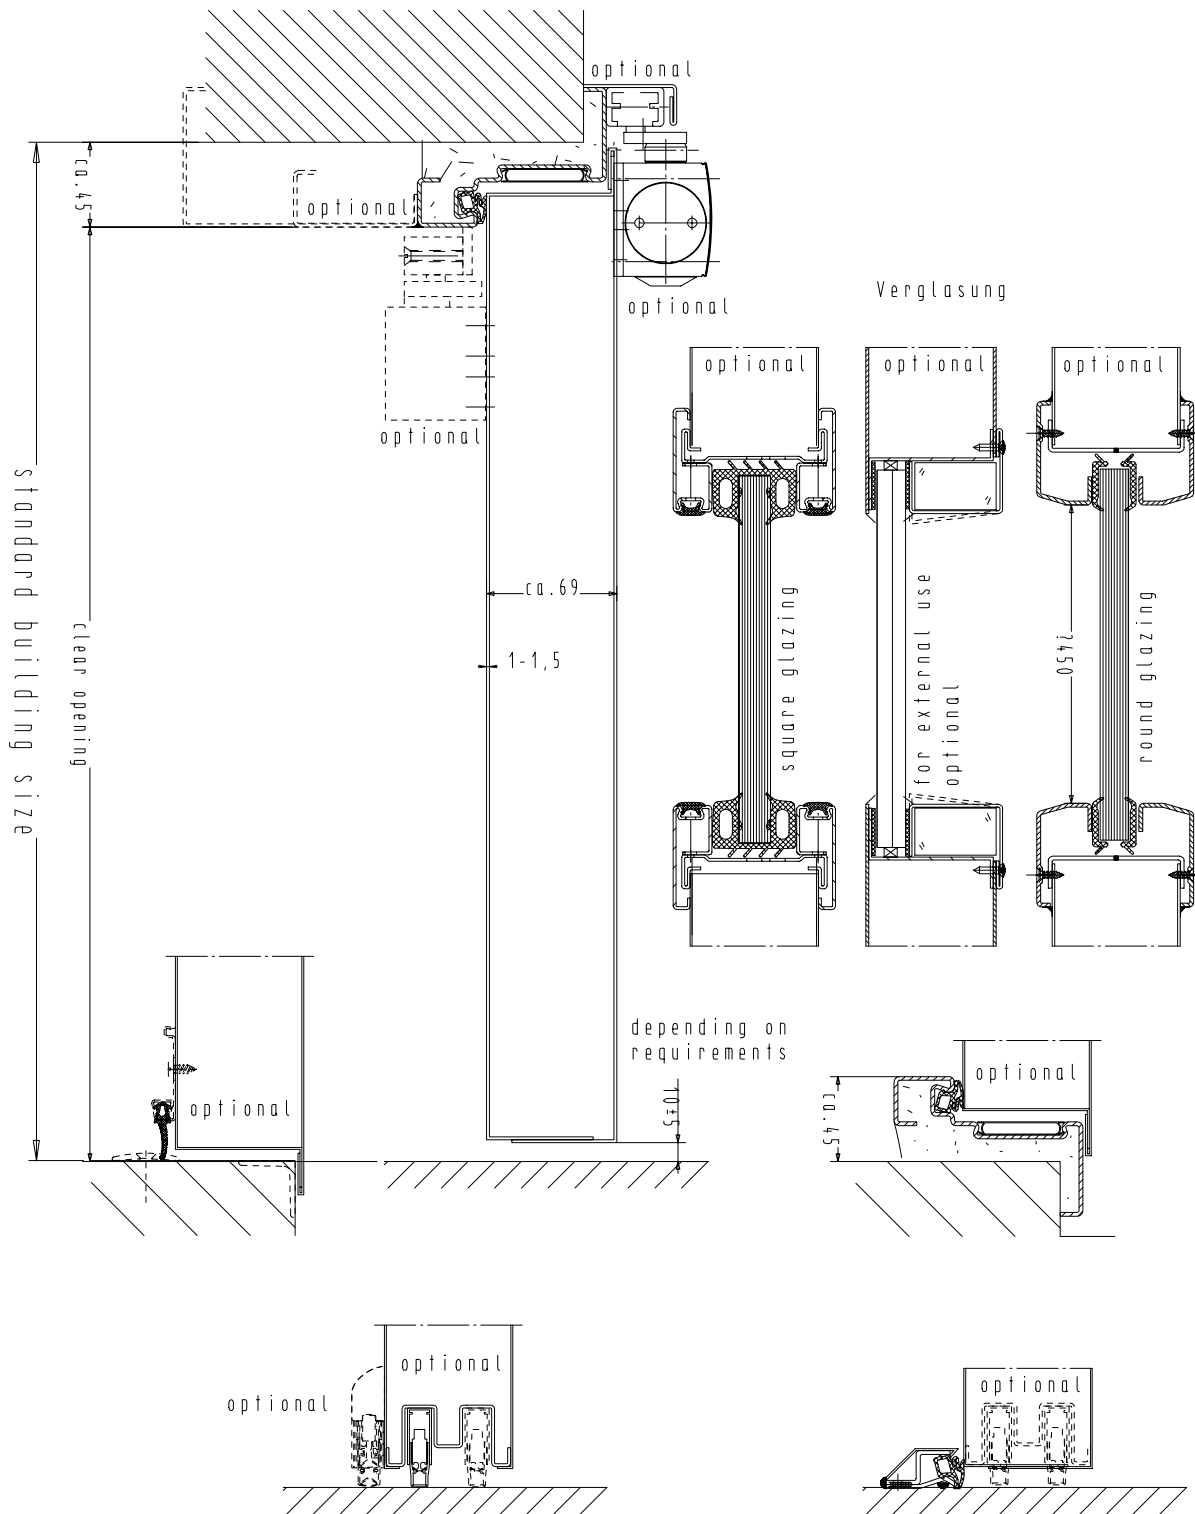

Detail Verglasung
siehe Vertikalschnitt

FRANZEN
Feuerschutztüren

Zechenring 23; 41836 Hückelhoven

double leaf smoke protection steel door
Sa(S200) - C0-5
"System Schröders RSN-2"

horizontal cross-section

Also available as an external door with CE marking in accordance with EN 14351-1

installation and frame variants see horizontal cross-section

FRANZEN
Feuerschutztüren

Zechenring 23; 41836 Hückelhoven

double leaf smoke protection steel door
Sa(S200) - C5
"System Schröders RSN-2"

vertical cross-section