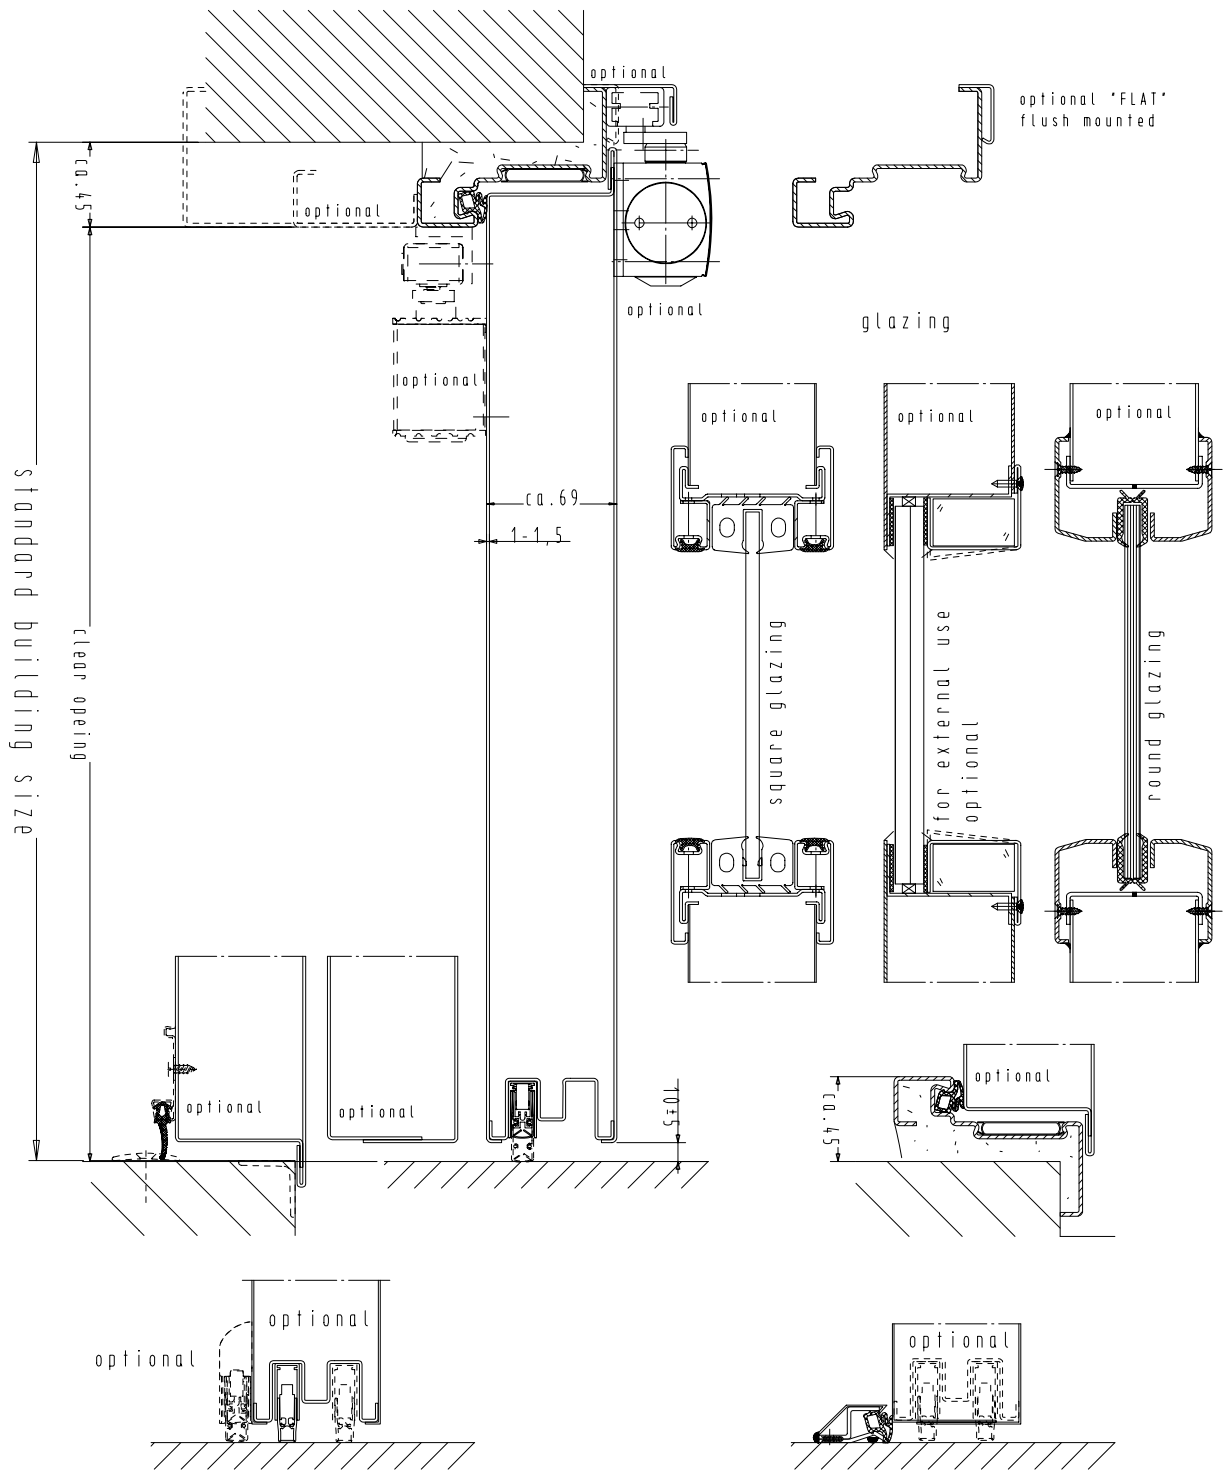

Detail glazing
see vertical cross-section

FRANZEN
Feuerschutztüren

Zechenring 23; 41836 Hückelhoven

single leaf smoke protection steel door
Sa(S200) - C5
"System Schröders RSN-1"

horizontal cross-section

Also available as an external door with CE marking in accordance with EN 14351-1

installation and frame variants see horizontal cross-section

FRANZEN
Feuerschutztüren

Zechenring 23; 41836 Hückelhoven

single leaf smoke protection steel door

Sa(S200) - C5
"System Schröders RSN-1"

vertical cross-section